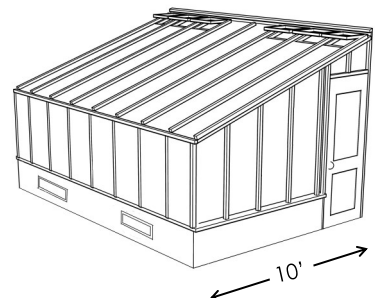

10' Garden Sunroom Lean-to

Questions? Call us! (503) 244-4100 or (800) 334-4115 or email: sturdi@sturdi-built.com