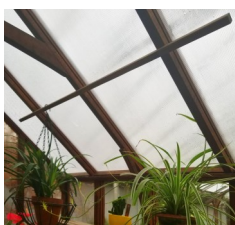

Plant Hanging Bar