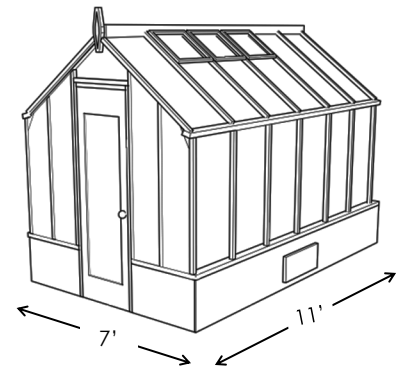

7' x 11' Trillium Freestanding