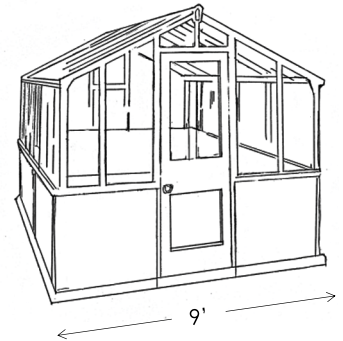

# Freestanding Styles

**Deluxe Regular** 10' and 12' widths have redwood beams. 14' & 16' widths come with pipe beams and center posts.

Width	Length	Greenhouse without Base Wall	Tempered Glass or				
			32" High Sturdi-Built Base Wall	Thermal Option	Twin Wall Roof	1-Tier Benches	2-Tier Benches
<b>9' Regular</b>	12'	<b>\$ 9,310</b>	\$ 1,800	\$ 2,390	\$ 1,060	\$ 1,320	\$ 1,840
<b>Freestanding</b>	14'	<b>10,660</b>	2,110	2,650	1,230	1,600	2,280
height: 8'-2"	16'	<b>11,870</b>	2,400	2,920	1,410	1,600	2,280
30" wide door	18'	<b>13,080</b>	2,560	3,180	1,580	1,680	2,400
<b>10' Regular</b>	12'	<b>11,690</b>	1,900	2,740	1,190	1,320	1,840
<b>Freestanding</b>	14'	<b>13,320</b>	2,190	3,010	1,390	1,600	2,280
height: 8'-7"	16'	<b>14,890</b>	2,480	3,300	1,580	1,600	2,280
35" wide door	18'	<b>16,350</b>	2,650	3,590	1,780	1,680	2,400
<b>12' Regular</b>	14'	<b>18,160</b>	2,240	3,600	1,670	1,600	2,280
<b>Freestanding</b>	16'	<b>20,580</b>	2,650	3,920	1,900	1,600	2,280
height: 9'-1"	18'	<b>23,000</b>	2,830	4,240	2,150	1,680	2,400
35" wide door	20'	<b>26,030</b>	3,000	4,550	2,390	1,760	2,560
<b>14' Regular</b>	14'	<b>17,310</b>	2,410	4,080	1,870	1,600	2,280
<b>Freestanding</b>	16'	<b>19,880</b>	2,830	4,420	2,130	1,600	2,280
height: 9'-8"	18'	<b>21,910</b>	3,000	4,760	2,400	1,680	2,400
36" wide door	20'	<b>24,820</b>	3,160	5,120	2,660	1,760	2,560
<b>16' Regular</b>	18'	<b>24,940</b>	3,160	5,500	2,830	1,680	2,400
<b>Freestanding</b>	20'	<b>28,340</b>	3,590	5,870	3,150	1,760	2,560
height: 10'-0"	21'	<b>30,990</b>	3,750	6,270	3,300	2,400	3,420
36" wide door	23'	<b>31,600</b>	3,750	6,270	3,450	2,400	3,420