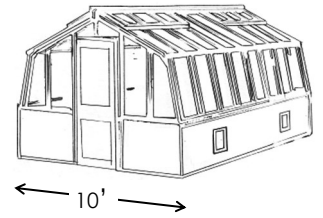

10' Tropic Freestanding