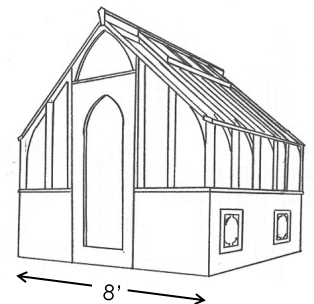

8' Tudor Freestanding