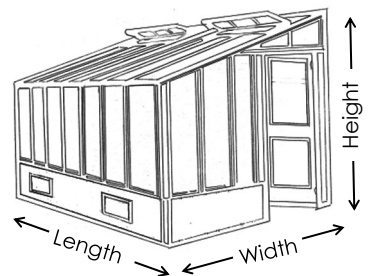

8' Garden Sunroom Lean-to