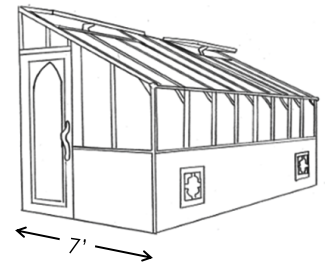

← 7' →

7' Tudor Lean-to