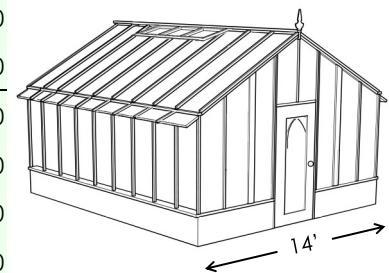

14' Garden Deluxe Freestanding