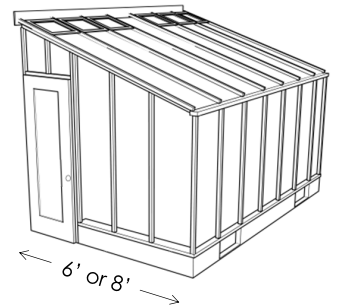

8' Deluxe Glass-to-Ground Lean-to

Garden Sunroom Includes 2x6 redwood beam for support. 10' model has two beams.

Width	Length	Greenhouse without Base Wall	18" High Sturdi-Built Base Wall	Thermal Option	Tempered Glass or Twin Wall Roof	1-Tier Benches	2-Tier Benches
7' Lean-to	12'	$ 12,500	$ 1,130	$ 1,960	$ 800	$ 660	$ 920
height: 8'-5"	14'	14,410	1,290	2,150	940	800	1,140
30" wide door	16'	16,100	1,430	2,330	1,070	800	1,140
8' Lean-to	12'	14,720	1,220	2,220	910	660	920
height: 8'-7"	14'	16,950	1,370	2,420	1,070	800	1,140
30" wide door	16'	19,000	1,510	2,630	1,210	800	1,140
	18'	21,070	1,610	2,840	1,360	840	1,200
9' Lean-to	12'	16,580	1,310	2,510	1,030	660	920
height: 9'-0"	14'	19,000	1,450	2,740	1,200	800	1,140
36" wide door	16'	21,430	1,610	2,970	1,380	800	1,140
	18'	23,730	1,700	3,190	1,550	840	1,200
10' Lean-to	12'	18,340	1,390	3,040	1,140	660	920
height: 9'-4"	14'	21,550	1,540	3,280	1,340	800	1,140
36" wide door	16'	24,210	1,700	3,520	1,530	800	1,140
	18'	26,870	1,780	3,770	1,720	840	1,200