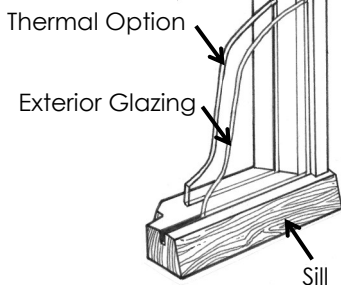

Thermal Option

- A double glazing system exclusive to Sturdi-Built Greenhouse - create a more energy-efficient and insulated greenhouse.
- Choice of materials: window-clear acrylic or white twin wall polyethylene. The white twin wall provides some shading and light diffusion.
- The Thermal Option can be added to all or any part of the greenhouse, either now or later.
- Designed to breathe to accommodate the high humidity levels and moisture condensation always present in greenhouses. Installation is easy.

Questions? Call us! (503) 244-4100 or (800) 334-4115 or email: sturdi@sturdi-built.com