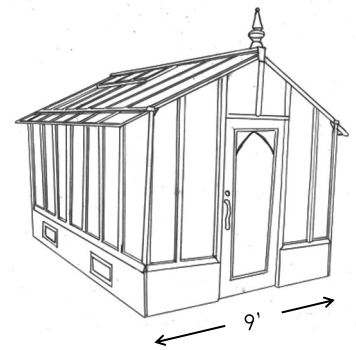

Garden Deluxe Includes arched door, one finial, eave overhangs, and rafter trusses or beams for roof support.

Width	Length	Greenhouse without Base Wall	18" High Sturdi-Built Base Wall	Thermal Option	Tempered Glass or Twin Wall Roof	1-Tier Benches	2-Tier Benches
9'	12'	$ 13,870	$ 1,620	$ 3,110	$ 1,060	$ 1,320	$ 1,840
Freestanding	14'	15,900	1,890	3,450	1,230	1,600	2,280
height: 9'-0"	16'	17,860	2,160	3,770	1,410	1,600	2,280
30" wide door	18'	19,710	2,320	4,100	1,580	1,680	2,400
10'	12'	17,250	1,700	3,390	1,190	1,320	1,840
Freestanding	14'	19,890	1,980	3,730	1,390	1,600	2,280
height: 9'-3"	16'	22,420	2,240	4,090	1,580	1,600	2,280
35" wide door	18'	25,140	2,400	4,430	1,780	1,680	2,400
12'	14'	24,280	2,120	4,320	1,670	1,600	2,280
Freestanding	16'	27,230	2,400	4,710	1,900	1,600	2,280
height: 9'-6"	18'	30,310	2,550	5,090	2,150	1,680	2,400
35" wide door	20'	33,890	2,710	5,480	2,390	1,760	2,560
14'	14'	28,270	2,280	4,850	1,870	1,600	2,280
Freestanding	16'	31,790	2,550	5,260	2,130	1,600	2,280
height: 10'-3"	18'	35,350	2,710	5,670	2,400	1,680	2,400
36" wide door	20'	40,050	2,850	6,080	2,660	1,760	2,560
16'	18'	42,500	2,850	6,450	2,830	1,680	2,400
Freestanding	20'	46,570	3,160	6,900	3,150	1,760	2,560
height: 10'-10"	21'	48,540	3,330	7,360	3,300	2,400	3,420
36" wide door	23'	51,130	3,640	7,800	3,620	2,400	3,420

9' Garden Deluxe Freestanding