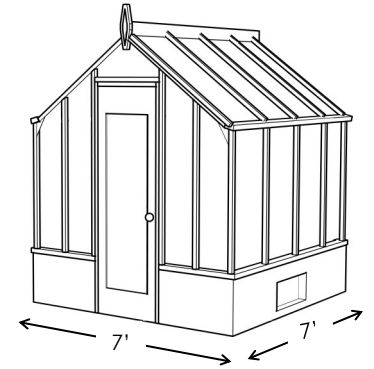

Trillium

- Made with a special laminated all-heart redwood frame, energy efficient twin wall polycarbonate roof and standard glass walls
- Includes 18" high, Redwood and Cedar base wall with built-in vents and 24" wide door
- Ample height (8'-4" at peak) with lots of vertical space for hanging plants and shelves
- Thermal Option (double glazing) available for extra energy efficiency

Size	Greenhouse with Sturdi-Built	Thermal Option	Basic Package	or	Deluxe Package
7' x 7'	$ 6,580	$ 1,760	$ 970		$ 1,600
7' x 9'	8,260	2,040	1,140		1,780
7' x 11'	9,970	2,300	1,230		1,920
Accessory Packages					
	Basic Package	Deluxe Package			
(2) One-tier Benches	✓				
(2) Two-tier Benches		✓			
(2) Side Wall Shelves		✓			
120V Bio Green Palma Heater w/ Digital Thermostat	✓	✓			
12" Oscillating Wall Mount Fan	✓	✓			
Thermometer/Hygrometer	✓				
Wireless Thermometer/Hygrometer w/ Remote Sensor		✓			
Plant Hanging Bar		✓			

7' x 7' Trillium Freestanding