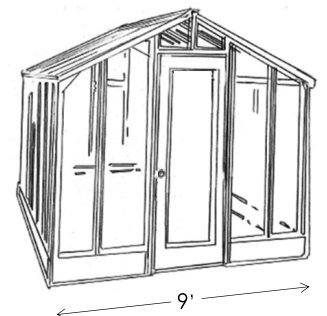

9' Deluxe Glass-to-Ground Freestanding

Questions? Call us! (503) 244-4100 or (800) 334-4115 or email: sturdi@sturdi-built.com