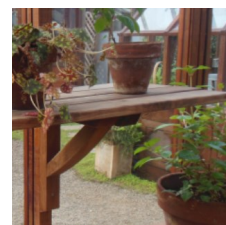

Side Wall Shelf

Questions? Call us! (503) 244-4100 or (800) 334-4115 or email: sturdi@sturdi-built.com