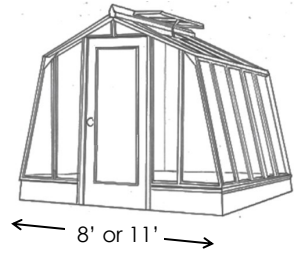

Freestanding Styles

Solite Consider placing the 8' wide Solite on an 18" high base wall.*

Width	Length	Greenhouse without Base Wall	9.5" High Sturdi-Built Base Wall	Thermal Option	Tempered Glass or Twin Wall Roof	1-Tier Benches	2-Tier Benches
8' Freestanding	9'	$ 6,340	$ 920	$ 2,120	$ 510	$ 760	$ 1,020
height: 7'-8"	11'	7,240	1,030	2,390	620	780	1,060
24" wide door	12'	7,790	1,080	2,530	670	1,200	1,560
	14'	8,970	1,310	2,790	780	1,440	1,920
11' Freestanding	14'	13,100	1,470	3,630	1,180	1,600	2,280
height: 8'-1"	16'	14,540	1,700	3,960	1,350	1,600	2,280
36" wide door	18'	15,830	1,800	4,280	1,520	1,680	2,400

* 8' wide Freestanding has 6'-4" high door (2" shorter than standard door height). Using an optional 18" high base wall will allow for standard height door. Additional costs apply.

8' Solite Freestanding

Tropic Our 16' wide Tropic greenhouse can accommodate benches in center.

Width	Length	Greenhouse without Base Wall	32" High Sturdi-Built Base Wall	Thermal Option	Tempered Glass or Twin Wall Roof	1-Tier Benches	2-Tier Benches
10' Freestanding	12'	$ 9,920	$ 1,900	$ 2,440	$ 1,010	$ 1,320	$ 1,840
height: 8'-0"	14'	11,240	2,190	2,700	1,180	1,600	2,280
30" wide door	16'	12,450	2,480	2,960	1,350	1,600	2,280
16' Freestanding	20'	27,240	3,590	5,630	2,970	1,760	2,560
height: 10'-0"	24'	30,690	4,170	6,370	3,560	2,400	3,420
36" wide door	28'	32,630	4,750	7,120	4,160	2,520	3,600