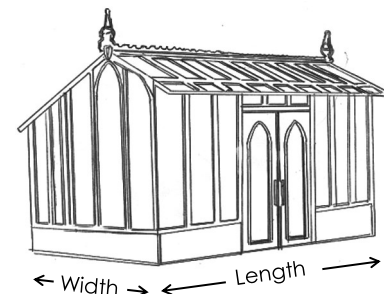

Nantucket Includes double arched doors, two jalousie windows, eave overhangs, gussets, ridge scallop and two finials.

Width	Length	Greenhouse without Base Wall	18" High Sturdi-Built Base Wall	Thermal Option	Tempered Glass or Twin Wall Roof	1-Tier Benches	2-Tier Benches
8'	12'	$ 19,220	$ 1,530	$ 2,880	$ 1,190	$ 1,320	$ 1,840
Freestanding	14'	22,100	1,810	3,190	1,390	1,460	1,720
height: 9'-2"	16'	24,940	2,100	3,510	1,580	1,460	1,720
Dbl 30" wide doors	18'	27,780	2,240	3,820	1,780	1,500	2,120
10'	12'	24,570	1,700	3,420	1,620	1,320	1,840
Freestanding	14'	28,220	1,980	3,770	1,880	1,460	1,720
height: 9'-6"	16'	30,950	2,240	4,110	2,150	1,460	1,720
Dbl 30" wide doors	18'	34,560	2,400	4,460	2,420	1,500	2,120
12'	12'	29,830	1,850	3,990	1,770	1,320	1,840
Freestanding	14'	31,800	2,120	4,360	2,070	1,460	1,720
height: 9'-9"	16'	35,790	2,400	4,740	2,370	1,460	1,720
Dbl 30" wide doors	18'	39,620	2,550	5,120	2,650	1,500	2,120

8' Nantucket Freestanding