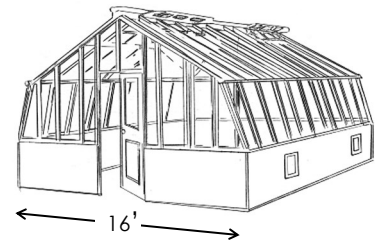

16' Tropic Freestanding

Tudor Includes arched door, arched above-door glazing and gussets.

Width	Length	Greenhouse without Base Wall	32" High Sturdi-Built Base Wall	Thermal Option	Tempered Glass or Twin Wall Roof	1-Tier Benches	2-Tier Benches
8' Freestanding	9'	$ 9,810	$ 2,070	$ 1,990	$ 890	$ 760	$ 1,020
height: 9'-3"	11'	11,890	2,240	2,240	1,090	780	1,060
30" wide door	12'	12,740	2,390	2,370	1,190	1,200	1,560
	14'	14,580	2,560	2,610	1,390	1,440	1,920
10' Freestanding	12'	16,170	2,510	3,050	1,510	1,320	1,840
height: 10'-0"	14'	18,490	2,680	3,340	1,760	1,600	2,280
35" wide door	16'	20,820	2,910	3,630	2,000	1,600	2,280
12' Freestanding	12'	19,970	3,150	3,760	1,830	1,300	2,020
height: 11'-0"	14'	22,790	3,330	4,100	2,120	1,400	2,320
35" wide door	16'	25,720	3,740	4,440	2,430	1,400	2,320
	18'	28,290	3,920	4,800	2,730	1,570	2,450
14' Freestanding	14'	27,190	3,190	5,040	2,510	1,600	2,280
height: 12'-0"	16'	30,370	3,370	5,430	2,860	1,600	2,280
35" wide door	18'	33,560	3,610	5,830	3,220	1,680	2,400
	20'	37,970	3,770	6,230	3,580	1,760	2,560