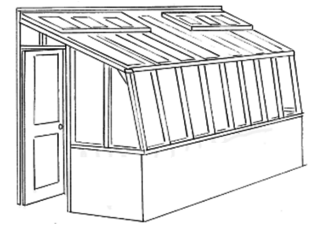

← 7' or 9' →

7' Tropic Lean-to

Tudor Lean-to

Includes arched door, gussets, and redwood beam, and a steeper roof pitch.

Width	Length	Greenhouse without Base Wall	Tempered Glass or Twin Wall Roof				
			32" High Sturdi-Built Base Wall	Thermal Option	1-Tier Benches	2-Tier Benches	
7' Lean-to	11'	$ 9,190	$ 1,590	$ 1,580	$ 690	$ 440	$ 640
height: 9'-0"	12'	10,810	1,710	1,760	840	660	920
30" wide door	14'	12,380	1,810	1,940	980	800	1,140
	16'	13,900	1,910	2,110	1,110	800	1,140