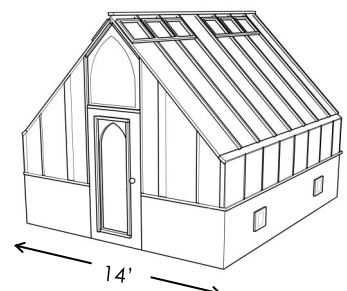

14' Tudor Freestanding

Questions? Call us! (503) 244-4100 or (800) 334-4115 or email: sturdi@sturdi-built.com